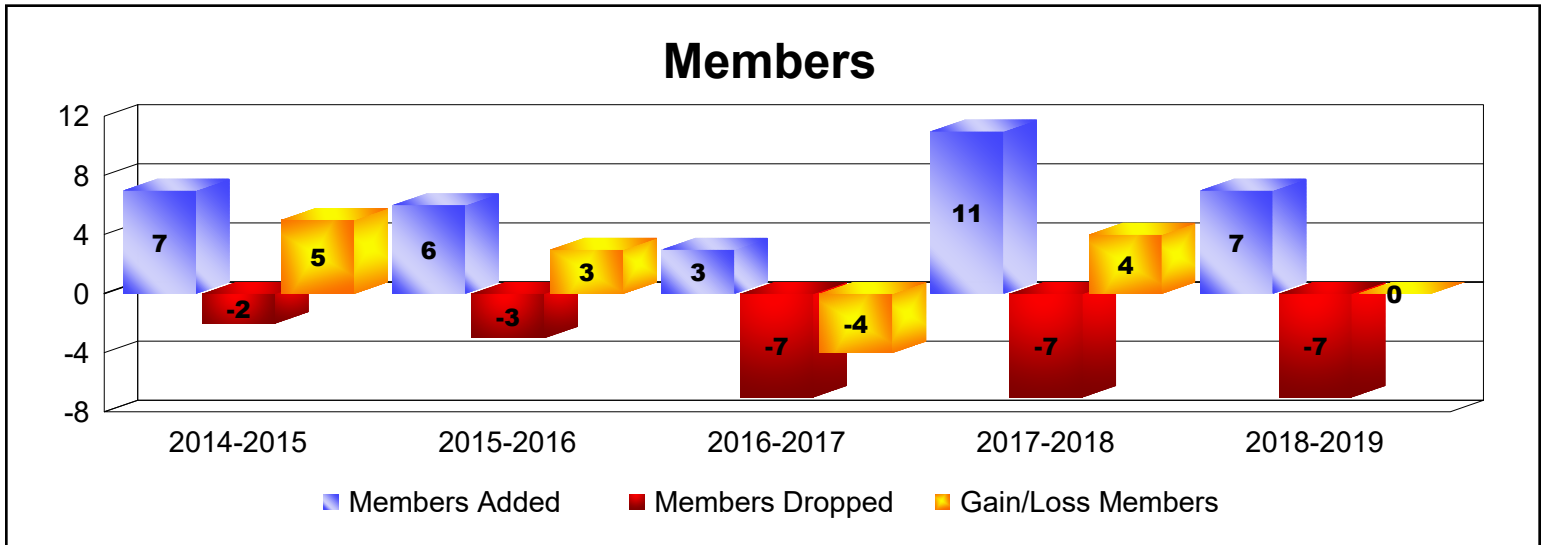

Year	New Clubs	Dropped Clubs	Gain/ Loss Clubs	New Members	Charter Members	Reinstate Members	Transfer Members	Total Member Added	Total Members Dropped	Gain/ Loss Members
2014-2015	0	0	0	6	0	0	1	7	-2	5
2015-2016	0	0	0	6	0	0	0	6	-3	3
2016-2017	0	0	0	3	0	0	0	3	-7	-4
2017-2018	0	0	0	11	0	0	0	11	-7	4
2018-2019	0	0	0	7	0	0	0	7	-7	0
<b>Average</b>	<b>0</b>	<b>0</b>	<b>0</b>	<b>7</b>	<b>0</b>	<b>0</b>	<b>0</b>	<b>7</b>	<b>-5</b>	<b>2</b>

Year	New Clubs	Dropped Clubs	Gain/ Loss Clubs	New Members	Charter Members	Reinstate Members	Transfer Members	Total Member Added	Total Members Dropped	Gain/ Loss Members
2014-2015	0	-1	-1	100	7	4	3	114	-137	-23
2015-2016	0	-4	-4	80	2	11	8	101	-186	-85
2016-2017	0	0	0	76	0	5	6	87	-115	-28
2017-2018	0	-1	-1	63	1	6	3	73	-147	-74
2018-2019	0	0	0	67	1	11	5	84	-100	-16
<b>Average</b>	<b>0</b>	<b>-1</b>	<b>-1</b>	<b>77</b>	<b>2</b>	<b>7</b>	<b>5</b>	<b>92</b>	<b>-137</b>	<b>-45</b>