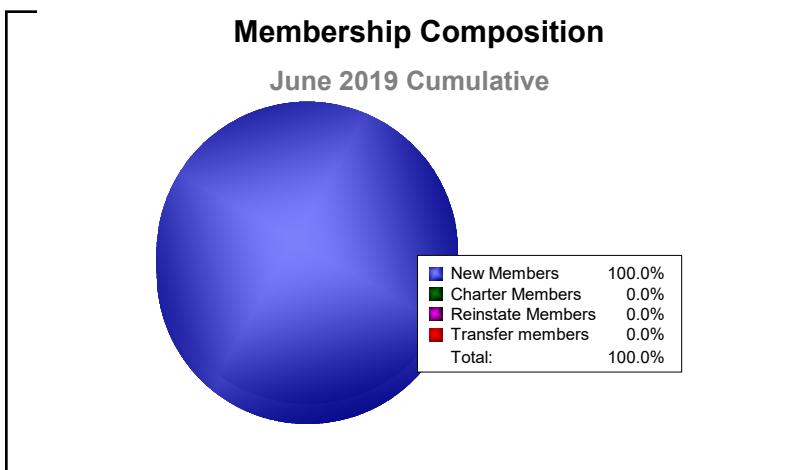

Year	New Clubs	Dropped Clubs	Gain/ Loss Clubs	New Members	Charter Members	Reinstate Members	Transfer Members	Total Member Added	Total Members Dropped	Gain/ Loss Members
2014-2015	0	0	0	6	0	0	1	7	-2	5
2015-2016	0	0	0	6	0	0	0	6	-3	3
2016-2017	0	0	0	3	0	0	0	3	-7	-4
2017-2018	0	0	0	11	0	0	0	11	-7	4
2018-2019	0	0	0	7	0	0	0	7	-7	0
<b>Average</b>	<b>0</b>	<b>0</b>	<b>0</b>	<b>7</b>	<b>0</b>	<b>0</b>	<b>0</b>	<b>7</b>	<b>-5</b>	<b>2</b>