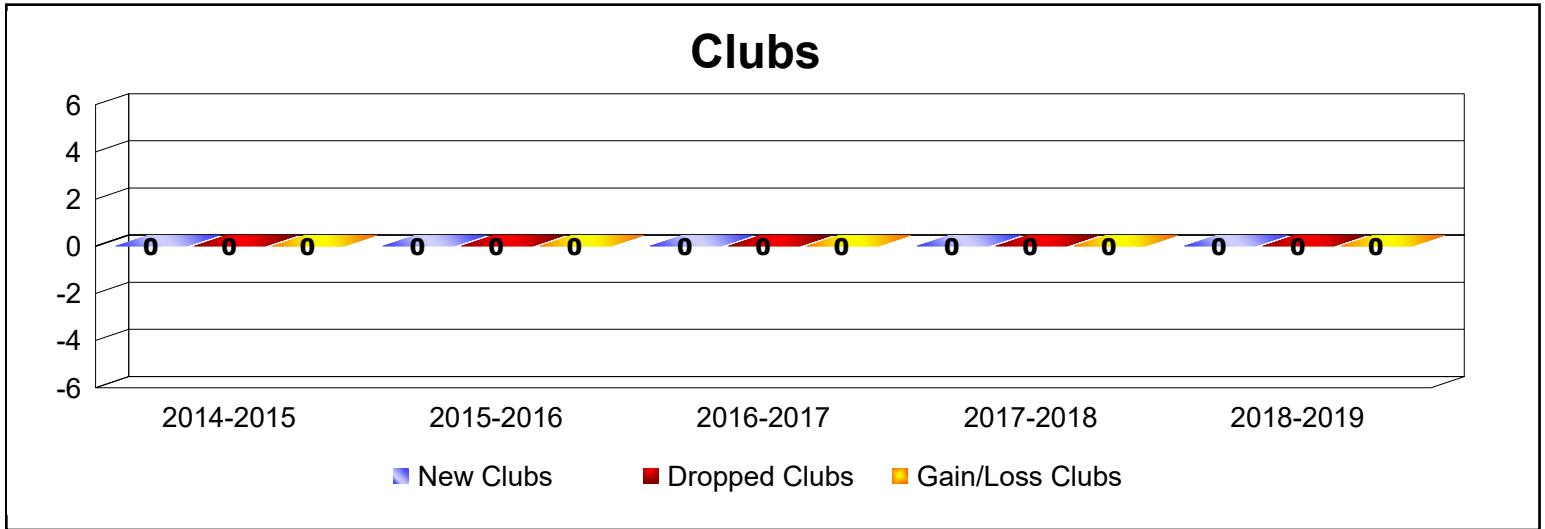

Year	New Clubs	Dropped Clubs	Gain/ Loss Clubs	New Members	Charter Members	Reinstate Members	Transfer Members	Total Member Added	Total Members Dropped	Gain/ Loss Members
2014-2015	0	0	0	6	0	0	1	7	-2	5
2015-2016	0	0	0	6	0	0	0	6	-3	3
2016-2017	0	0	0	3	0	0	0	3	-7	-4
2017-2018	0	0	0	11	0	0	0	11	-7	4
2018-2019	0	0	0	7	0	0	0	7	-7	0
<b>Average</b>	<b>0</b>	<b>0</b>	<b>0</b>	<b>7</b>	<b>0</b>	<b>0</b>	<b>0</b>	<b>7</b>	<b>-5</b>	<b>2</b>

Year	New Clubs	Dropped Clubs	Gain/ Loss Clubs	New Members	Charter Members	Reinstate Members	Transfer Members	Total Member Added	Total Members Dropped	Gain/ Loss Members
2014-2015	0	-1	-1	100	7	4	3	114	-137	-23
2015-2016	0	-4	-4	80	2	11	8	101	-186	-85
2016-2017	0	0	0	76	0	5	6	87	-115	-28
2017-2018	0	-1	-1	63	1	6	3	73	-147	-74
2018-2019	0	0	0	67	1	11	5	84	-100	-16
<b>Average</b>	<b>0</b>	<b>-1</b>	<b>-1</b>	<b>77</b>	<b>2</b>	<b>7</b>	<b>5</b>	<b>92</b>	<b>-137</b>	<b>-45</b>