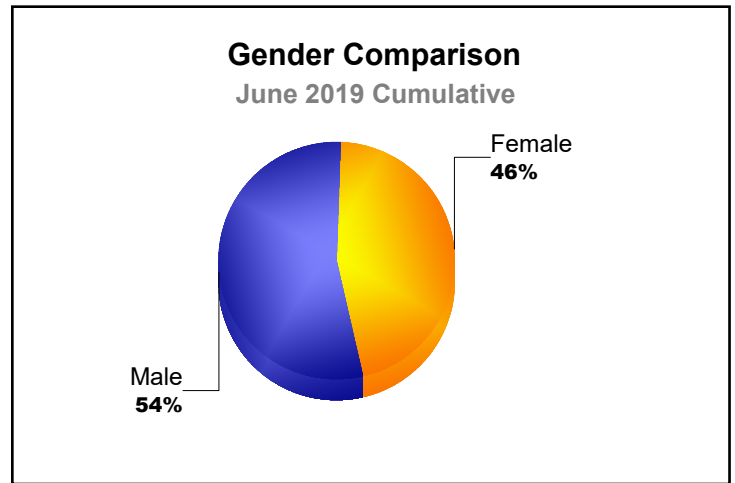

Year	New Clubs	Dropped Clubs	Gain/ Loss Clubs	New Members	Charter Members	Reinstate Members	Transfer Members	Total Member Added	Total Members Dropped	Gain/ Loss Members
2014-2015	0	0	0	6	0	0	1	7	-2	5
2015-2016	0	0	0	6	0	0	0	6	-3	3
2016-2017	0	0	0	3	0	0	0	3	-7	-4
2017-2018	0	0	0	11	0	0	0	11	-7	4
2018-2019	0	0	0	7	0	0	0	7	-7	0
<b>Average</b>	<b>0</b>	<b>0</b>	<b>0</b>	<b>7</b>	<b>0</b>	<b>0</b>	<b>0</b>	<b>7</b>	<b>-5</b>	<b>2</b>